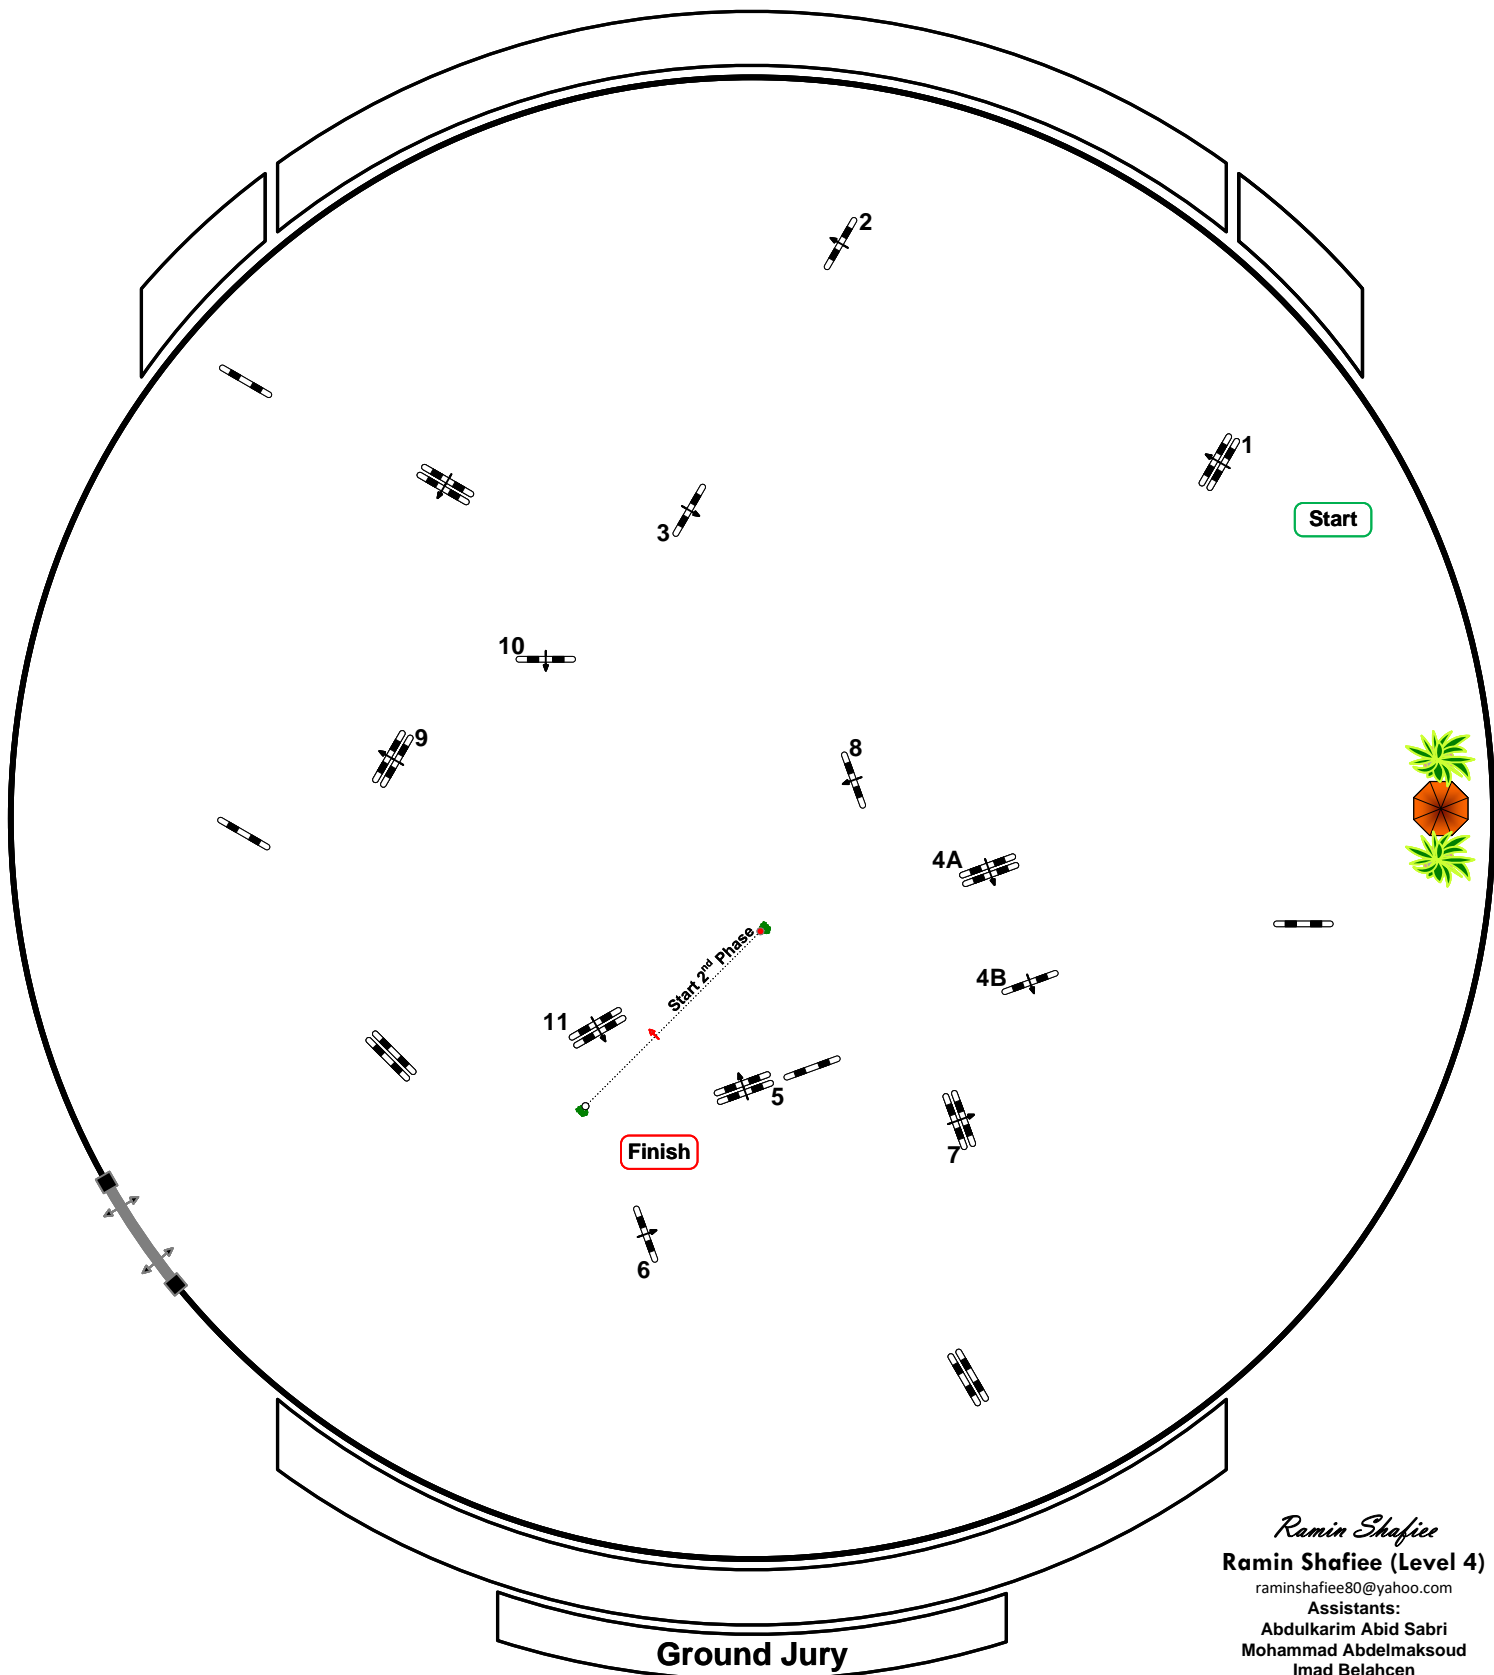

Qatar Equestrian Federation

Hathab Tour 2025 - 26

12th Hathab . 29 Apr - 1 May 2026

Alrayyan Equestrian Complex

Class No.: I

Amateur Tour

Competition in special two Phases

Thursday, April 30, 2026

Table: A
National RG:
FEI RG / Art. 222.2.3
Height: 1,00 m

Speed: 325 m/min
Length: 210 m
Time allowed: 39 sec
Time limit: 78 sec

Obstacles: 5 + 6
Efforts: 6 + 6
Penalty sec:
Closed combination:

2nd Phase: 6-7-8-9-10-11
Length: 260 m
Time allowed: 48 sec
Time limit: 96 sec