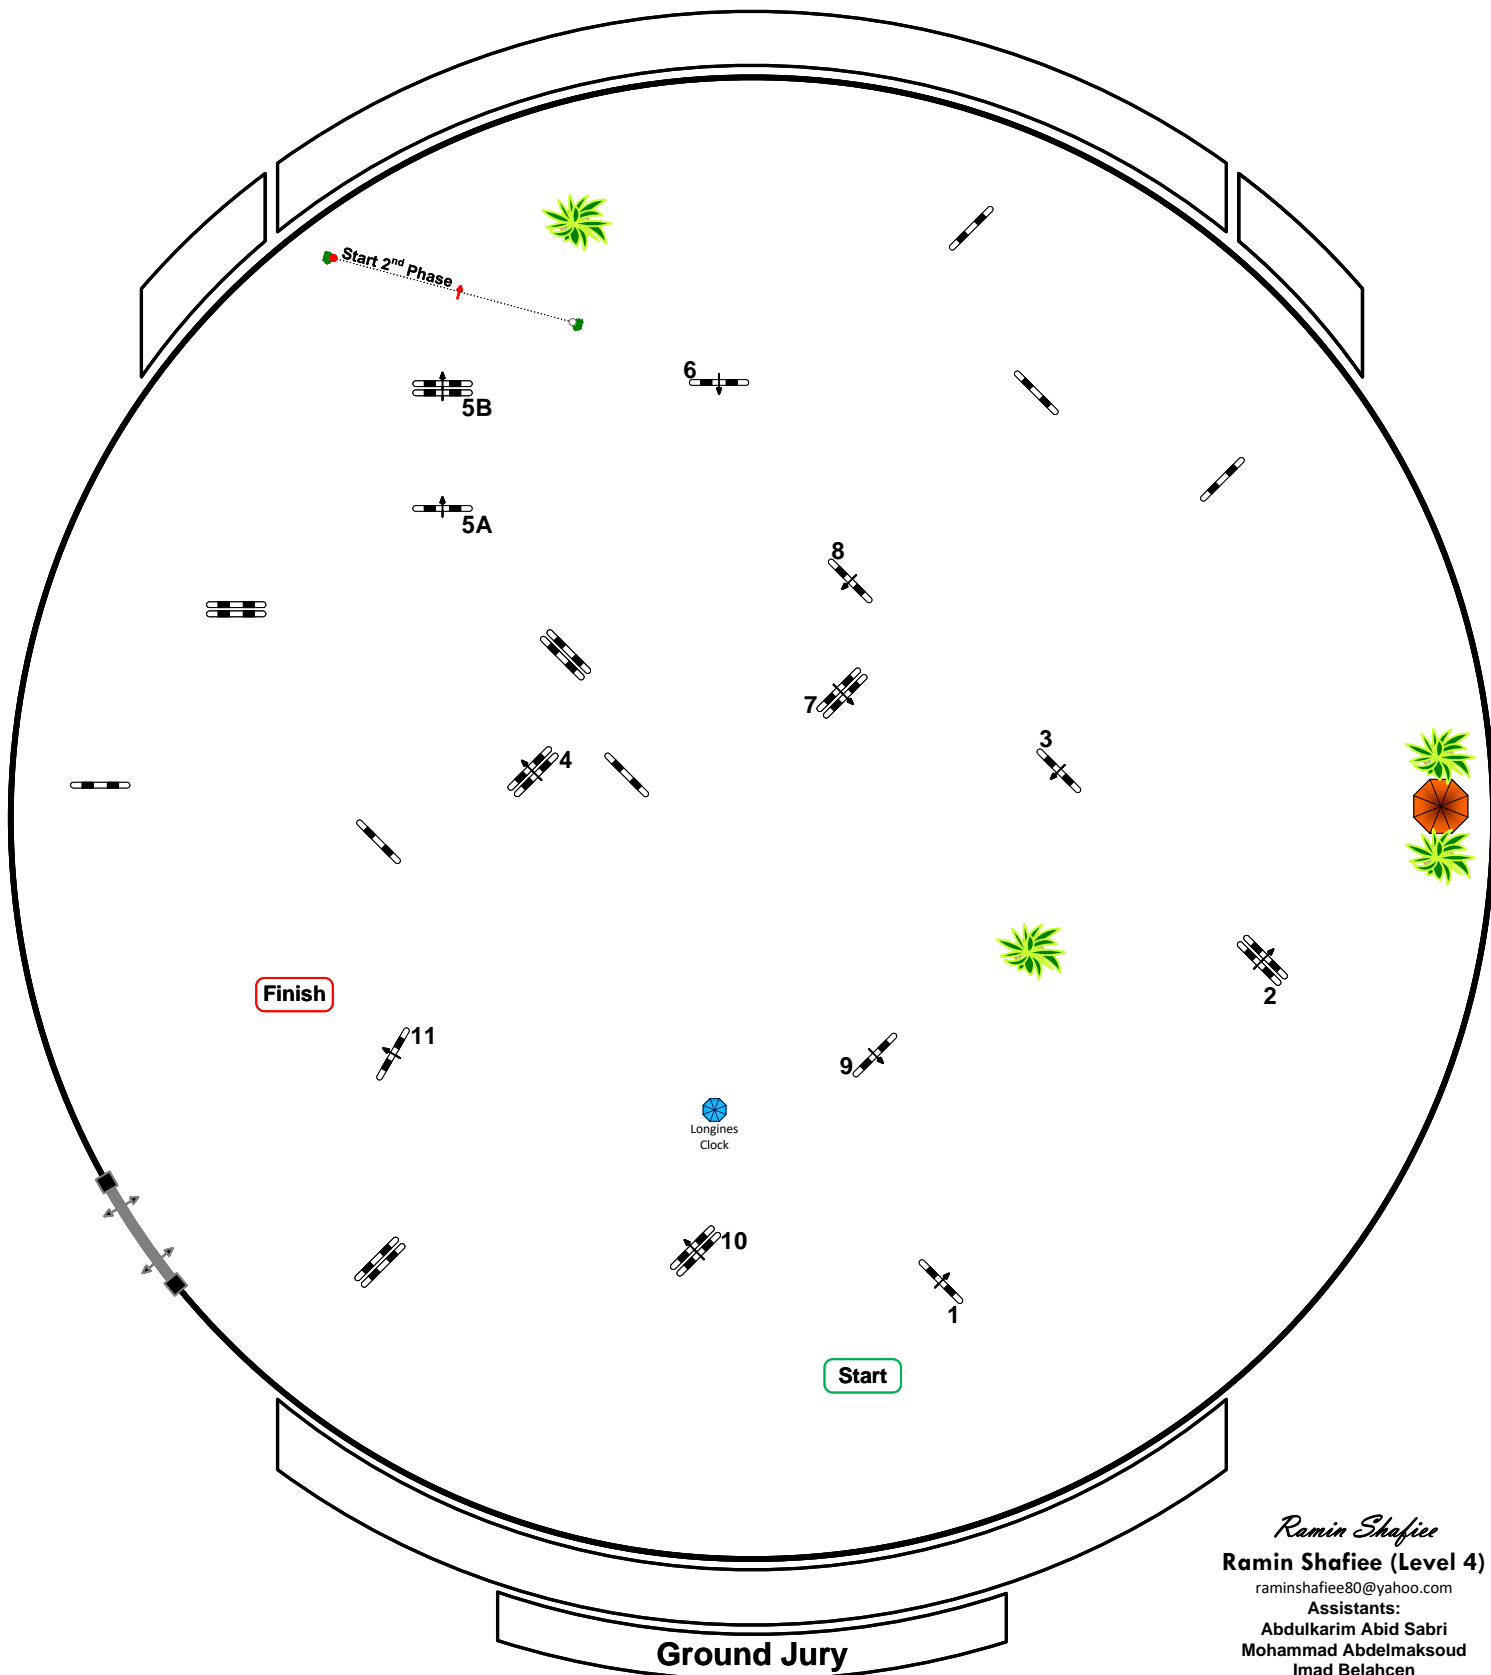

## Hathab Tour 2025 - 26

10<sup>th</sup> Hathab . 9 - 11 April 2026

Alrayyan Equestrian Complex

Class No.: I

Amateur Tour

Competition in special two Phases

Thursday, April 9, 2026

Table: A  
National RG:  
FEI RG / Art. 222.2.3  
Height: 1,00 m

Speed: 325 m/min  
Length: 180 m  
Time allowed: 34 sec  
Time limit: 68 sec

Obstacles: 5 + 6  
Efforts: 6 + 6  
Penalty sec:  
Closed combination:

2nd Phase: 6-7-8-9-10-11  
Length: 270 m  
Time allowed: 50 sec  
Time limit: 100 sec